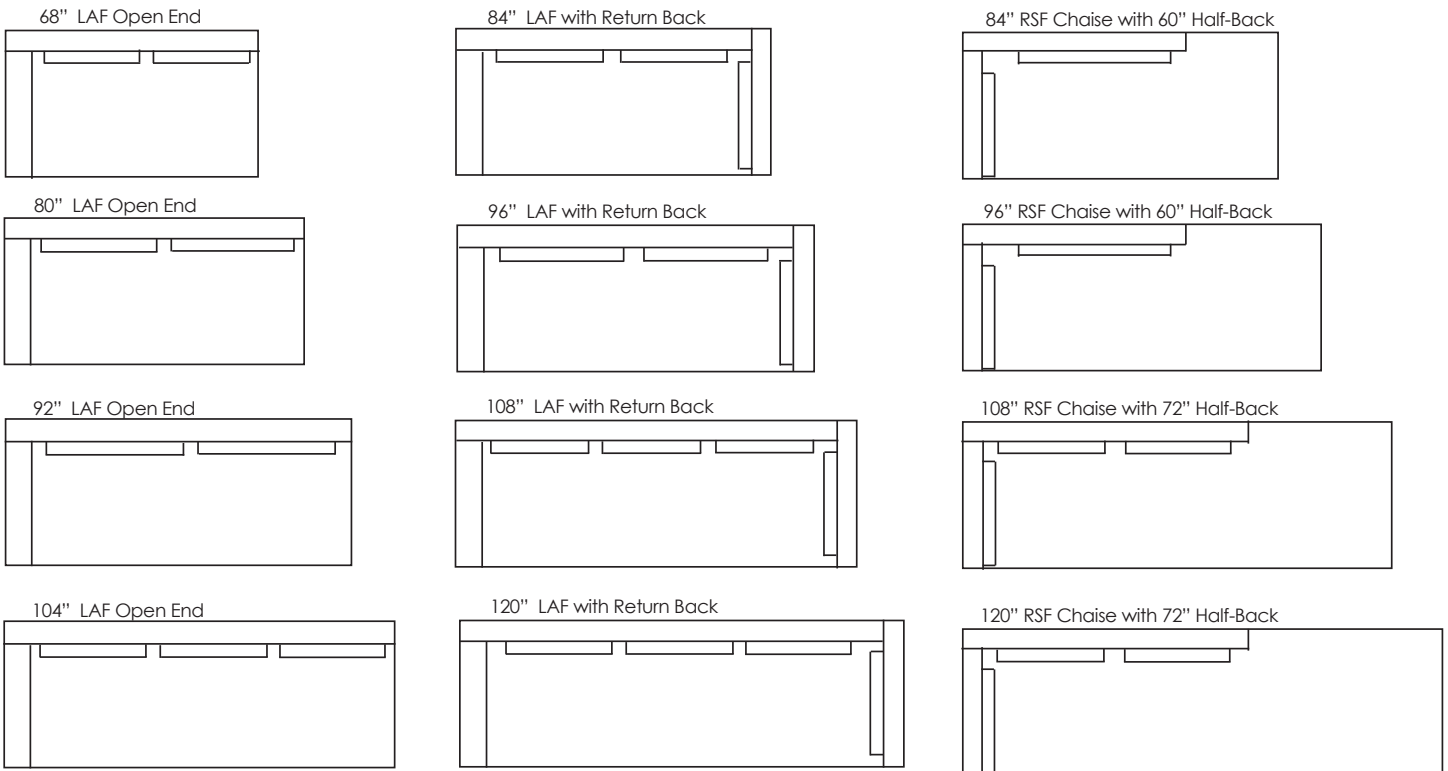

# LANCASTER

**144"W x 120"D Sectional**

-LAF 104"W Open End

-RSF 120" Chaise with 72" Half-Back

## DEL RAY SECTIONAL 8700

D40 H31

AH23 AW8 SD24 SH18.5

Del Ray bench seats standard • Pillows standard with side box detail  
 Ask about optional cushion configurations and custom sectionals  
 5"H x 2" Square Tapered Legs • Call for Pricing and Yardage Estimates

ALL UNITS AVAILABLE IN LEFT OR RIGHT FACING